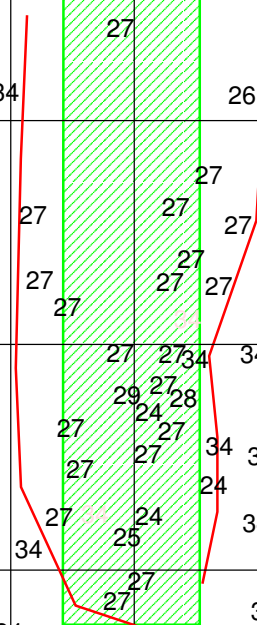

**wreck
Wallachia**

length: 79m - 12.8 cm
width: 11m - 1.8 cm

**N55 51.xx
W4 57.xx**

51.71

51.70

51.69

51.68

51.67

51.66

51.65

57.23 57.22 57.21 57.20 57.19 57.18 57.17 57.16

34

34

34

26

34

34

27

27

27

27

27

34

34